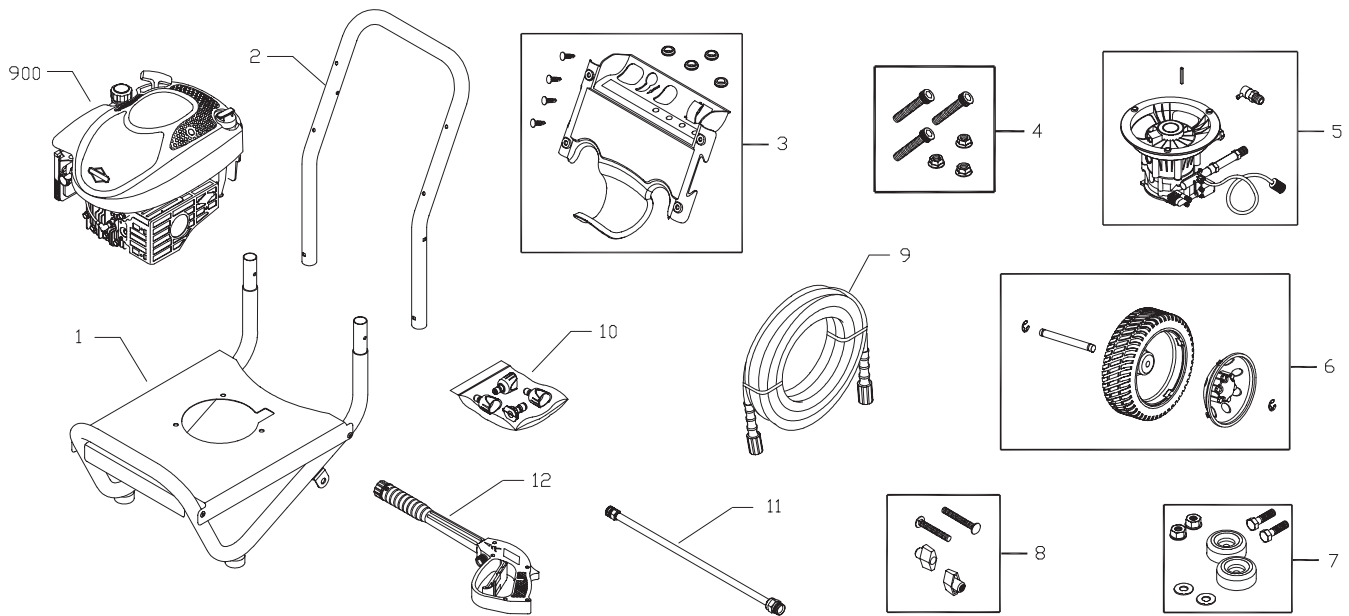

Illustrated Parts List

Questions? Help is just a moment away!

Call: **Pressure Washer Helpline**

1-800-743-4115 M-F 8-5 CT

BRIGGS & STRATTON POWER PRODUCTS GROUP, LLC
JEFFERSON, WISCONSIN, U.S.A.

Model No. 020273 (2550 PSI (155.1 BARS) Pressure Washer) Manual No. 203767A Revision B (04/23/2007)

Exploded View and Parts List — Main Unit

Item	Part #	Description
1	202791GS	ASSY, Base
2	Y199110GS	HANDLE
3	203075GS	ASSY, Billboard w/Decals & Clips
	195964GS	Clip
	30809GS	Grommet
4	192529GS	KIT, Pump Mounting Hardware
5	202605GS	ASSY, Pump
	23139GS	Key
	194298GS	Valve, Thermal Relief
6	202483GS	KIT, Wheel
	201313GS	Axle
	200520GS	Hubcap
	192050GS	E-Ring
7	192310GS	KIT, Vibration Mount
8	B2203GS	KIT, Handle Connector
9	202017GS	HOSE
10	202181GS	KIT, Nozzle
	201580RGS	Nozzle, Project Pro, Yellow
	201580XGS	Nozzle, Project Pro, Orange
	201580AEGS	Nozzle, Project Pro, Red
	198841GS	Nozzle, Plastic, Soap
11	200595GS	EXTENSION, QC
12	193482GS	GUN
900	§	ENGINE

Exploded View and Parts List — Pump

Item	Part #	Description
19	190571GS	CAP, Oil
28	190627GS	MANIFOLD
45	190578GS	PIN
62	190581GS	CAP, 1/8
76	194298GS	THERMO RELIEF
A	203641GS	KIT, UNLOADER STEM
B	190632GS	KIT, WATER INLET, ALUM
C	190634GS	KIT, OUTLET, ALUMINIUM
D	203631GS	KIT, HEAD ALUMINIUM
E	193806GS	KIT, CHECK VALVES
F	190592GS	KIT, INLET CHECK
G	203640GS	KIT, CHEMICAL INJECTION
H	193807GS	KIT, SEAL SET

Item	Part #	Description
J	189971GS	KIT, CHEMICAL HOSE
K	193971GS	KIT, PIPE FITTING
L	193972GS	KIT, UNLOADER SEAT

Parts Not Illustrated
 B2384GS FILTER, Inlet

Optional Accessories
 186452GS FILTER, Inlet, Bag of 10