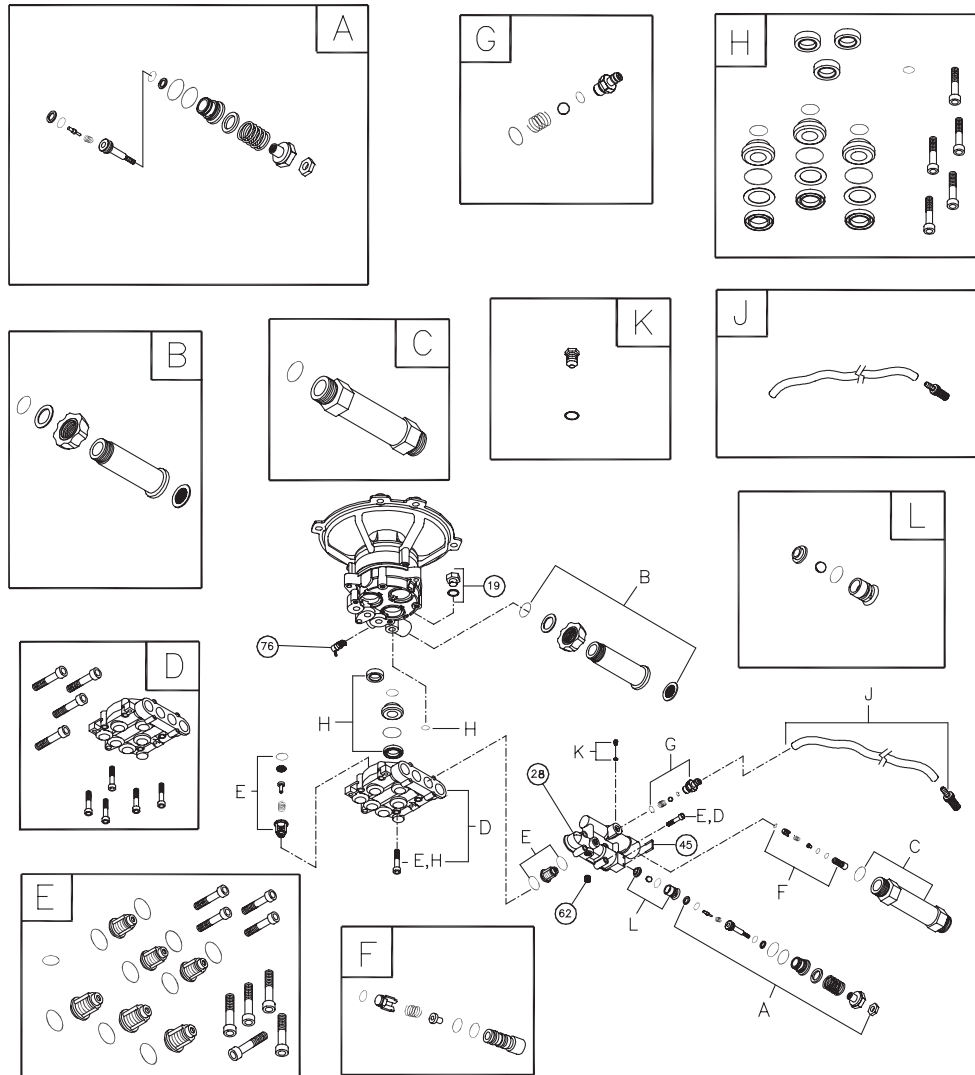

Exploded View and Parts List — Main Unit

Item	Part #	Description
1	202791GS	ASSY, Base
2	Y199110GS	HANDLE
3	203075GS	ASSY, Billboard w/Decals & Clips
	195964GS	Clip
	30809GS	Grommet
4	192529GS	KIT, Pump Mounting Hardware
5	202605GS	ASSY, Pump
	23139GS	Key
	194298GS	Valve, Thermal Relief
6	202483GS	KIT, Wheel
	201313GS	Axle
	200520GS	Hubcap
	192050GS	E-Ring
7	192310GS	KIT, Vibration Mount
8	B2203GS	KIT, Handle Connector
9	202017GS	HOSE
10	202181GS	KIT, Nozzle
	201580RGS	Nozzle, Project Pro, Yellow
	201580XGS	Nozzle, Project Pro, Orange
	201580AEGS	Nozzle, Project Pro, Red
	198841GS	Nozzle, Plastic, Soap
11	200595GS	EXTENSION, QC
12	193482GS	GUN
900	§	ENGINE

Items Not Illustrated:

203767GS	MANUAL, Operator's
BB3061BGS	OIL BOTTLE
87815GS	GOGGLES
275034	LABLE, Warning
793943	COVER, Static/Label Assy
202502GS	DECAL, Eng, Shroud
194256GS	KIT, Tag Warning

Optional Accessories

Exploded View and Parts List — Pump

Item	Part #	Description
19	190571GS	CAP, Oil
28	190627GS	MANIFOLD
45	190578GS	PIN
62	190581GS	CAP, 1/8
76	194298GS	THERMO RELIEF
A	203641GS	KIT, UNLOADER STEM
B	190632GS	KIT, WATER INLET, ALUM
C	190634GS	KIT, OUTLET, ALUMINIUM
D	203631GS	KIT, HEAD ALUMINIUM
E	193806GS	KIT, CHECK VALVES
F	190592GS	KIT, INLET CHECK
G	203640GS	KIT, CHEMICAL INJECTION
H	193807GS	KIT, SEAL SET

NOTE: Item letters A - L are service kits and include all parts shown within the box.